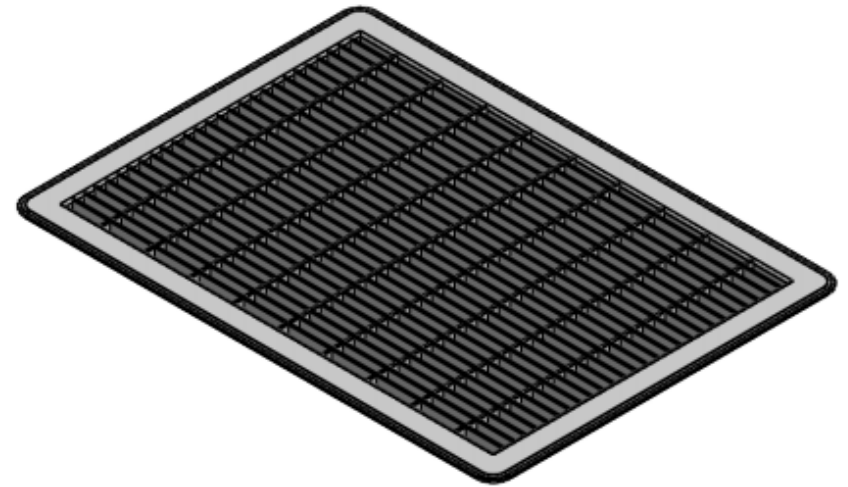

[454.2]
17 7/8"

[301.6]
11 7/8"

[3.2]
1/8"

[393.7]
15 1/2"

[22.2]
7/8"

[241.3]
9 1/2"

FOR REFERENCE ONLY

REVISION	DESCRIPTION :
01	RG0637 - Imperial 10" x 16" Return Air Floor Grille Brown Metal

NAME	DATE	TITLE: 10" x 16" Return Air Floor Grille Brown Metal	
DRAWN	ER	2018-06-19	
UNLESS OTHERWISE SPECIFIED: DIMENSIONS ARE IN MM TOLERANCES: +/- 1.588mm +/- 1/16"		MATERIAL: Steel	FINISH: Painted
SIZE A	PART NO. RG0637		
SCALE: 1:6	DO NOT SCALE DRAWING	SHEET 1 OF 1	