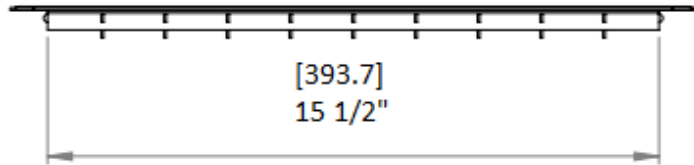

[454.2]
17 7/8"

[301.6]
11 7/8"

[3.2]
1/8"

[393.7]
15 1/2"

[22.2]
7/8"

[241.3]
9 1/2"

FOR REFERENCE ONLY

REVISION	DESCRIPTION :
01	RG0637 - Imperial 10" x 16" Return Air Floor Grille Brown Metal

NAME	DATE	TITLE: 10" x 16" Return Air Floor Grille Brown Metal	
DRAWN	ER	2018-06-19	
UNLESS OTHERWISE SPECIFIED: DIMENSIONS ARE IN MM TOLERANCES: +/- 1.588mm +/- 1/16"		MATERIAL: Steel	FINISH: Painted
SIZE A	PART NO. RG0637		
SCALE: 1:6	DO NOT SCALE DRAWING	SHEET 1 OF 1	