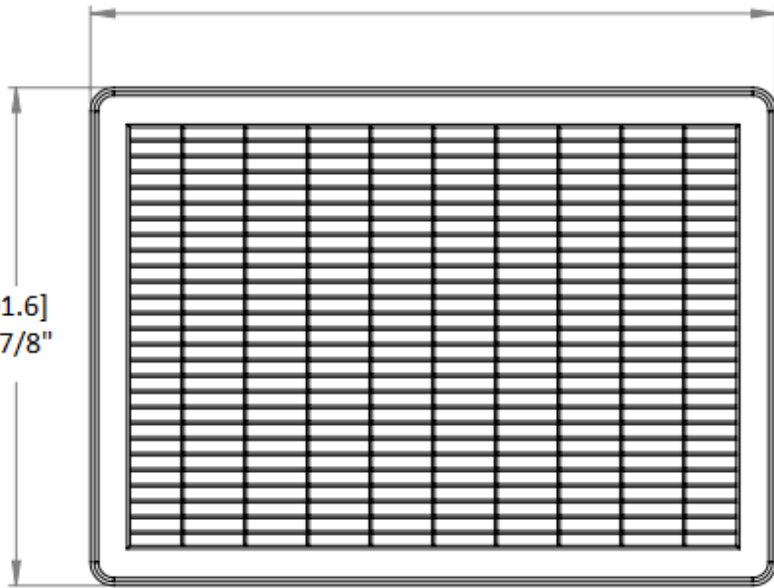

[454.2]
17 7/8"

[301.6]
11 7/8"

[3.2]
1/8"

[393.7]
15 1/2"

[22.2]
7/8"

[241.3]
9 1/2"

FOR REFERENCE ONLY

REVISION	DESCRIPTION :
01	RG0637 - Imperial 10" x 16" Return Air Floor Grille Brown Metal

NAME	DATE	TITLE: 10" x 16" Return Air Floor Grille Brown Metal	
DRAWN	ER	2018-06-19	
UNLESS OTHERWISE SPECIFIED: DIMENSIONS ARE IN MM TOLERANCES: +/- 1.588mm +/- 1/16"		MATERIAL: Steel	FINISH: Painted
SIZE A	PART NO. RG0637		
SCALE: 1:6	DO NOT SCALE DRAWING	SHEET 1 OF 1	