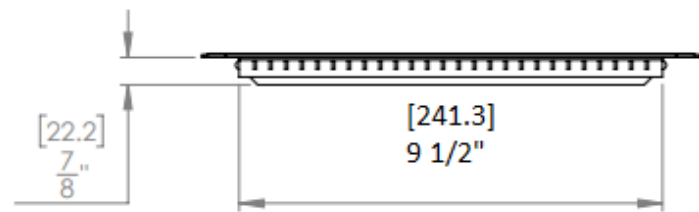

[454.2]
17 7/8"

[301.6]
11 7/8"

[3.2]
1/8"

[393.7]
15 1/2"

[22.2]
7/8"

[241.3]
9 1/2"

FOR REFERENCE ONLY

REVISION	DESCRIPTION :
01	RG0637 - Imperial 10" x 16" Return Air Floor Grille Brown Metal

NAME	DATE	TITLE: 10" x 16" Return Air Floor Grille Brown Metal	
DRAWN	ER	2018-06-19	
UNLESS OTHERWISE SPECIFIED: DIMENSIONS ARE IN MM TOLERANCES: +/- 1.588mm +/- 1/16"		MATERIAL: Steel	FINISH: Painted
SIZE A	PART NO. RG0637		
SCALE: 1:6	DO NOT SCALE DRAWING	SHEET 1 OF 1	