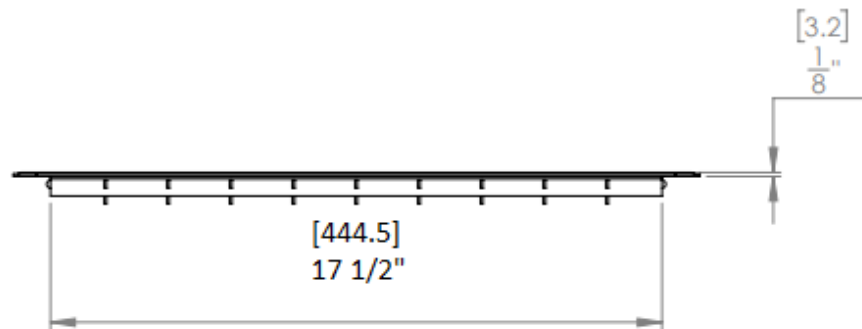

[403.2]  
15 7/8"

[504.8]  
19 7/8"

[444.5]  
17 1/2"

[3.2]  
1/8"

[22.2]  
7/8"

[342.9]  
13 1/2"

**FOR REFERENCE ONLY**

REVISION	DESCRIPTION : RG0754 - Imperial 14" x 18" Return Air Floor Grille Brown Metal
01	

NAME	DATE	TITLE: 14" x 18" Return Air Floor Grille Brown Metal	
DRAWN ER	2018-06-19		
UNLESS OTHERWISE SPECIFIED: DIMENSIONS ARE IN MM TOLERANCES: +/-1.588mm +/- 1/16"		MATERIAL: Steel	FINISH: Painted
SIZE A	PART NO. RG0754		
SCALE: 1:6	DO NOT SCALE DRAWING	SHEET 1 OF 1	