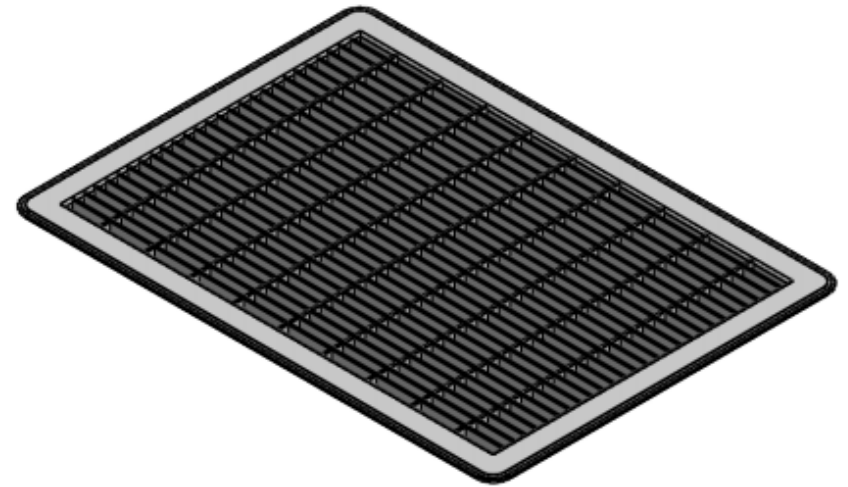

[403.2]  
15 7/8"

[504.8]  
19 7/8"

[444.5]  
17 1/2"

[3.2]  
1/8"

[22.2]  
7/8"

[342.9]  
13 1/2"

**FOR REFERENCE ONLY**

REVISION	DESCRIPTION : RG0754 - Imperial 14" x 18" Return Air Floor Grille Brown Metal
01	

NAME	DATE	TITLE: 14" x 18" Return Air Floor Grille Brown Metal	
DRAWN ER	2018-06-19		
UNLESS OTHERWISE SPECIFIED: DIMENSIONS ARE IN MM TOLERANCES: +/-1.588mm +/- 1/16"		MATERIAL: Steel	FINISH: Painted
SIZE A	PART NO. RG0754		
SCALE: 1:6	DO NOT SCALE DRAWING	SHEET 1 OF 1	