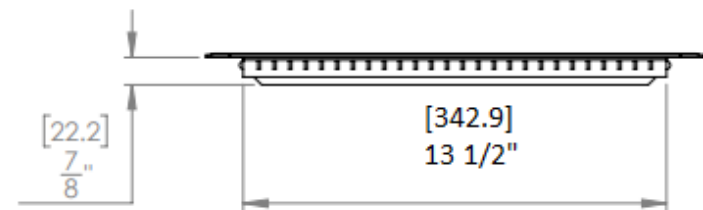

[403.2]  
15 7/8"

[504.8]  
19 7/8"

[444.5]  
17 1/2"

[3.2]  
1/8"

[22.2]  
7/8"

[342.9]  
13 1/2"

**FOR REFERENCE ONLY**

REVISION	DESCRIPTION : RG0754 - Imperial 14" x 18" Return Air Floor Grille Brown Metal
01	

NAME	DATE	TITLE: 14" x 18" Return Air Floor Grille Brown Metal	
DRAWN ER	2018-06-19		
UNLESS OTHERWISE SPECIFIED: DIMENSIONS ARE IN MM TOLERANCES: +/-1.588mm +/- 1/16"		MATERIAL: Steel	FINISH: Painted
SIZE A	PART NO. RG0754		
SCALE: 1:6	DO NOT SCALE DRAWING	SHEET 1 OF 1	