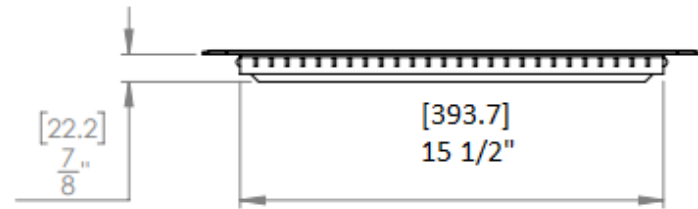

[454.0]
17 7/8"

[3.2]
1/8"

FOR REFERENCE ONLY

REVISION	DESCRIPTION :	RG0796 - Imperial 16" x 16" Return Air Floor Grille
01		Brown Metal

PROPRIETARY AND CONFIDENTIAL
THE INFORMATION CONTAINED IN THIS DRAWING IS THE SOLE PROPERTY OF Imperial Manufacturing Group. ANY REPRODUCTION
IN PART OR AS A WHOLE WITHOUT THE WRITTEN PERMISSION OF Imperial Manufacturing Group IS PROHIBITED.

	NAME	DATE	TITLE: 16" x 16" Return Air Floor Grille	
DRAWN	ER	2018-06-19	Brown Metal	
UNLESS OTHERWISE SPECIFIED: DIMENSIONS ARE IN MM TOLERANCES: +/-1.588mm +/- 1/16"			MATERIAL: Steel	FINISH: Painted
SIZE A		PART NO. RG0796		
SCALE: 1:6		DO NOT SCALE DRAWING		SHEET 1 OF 1