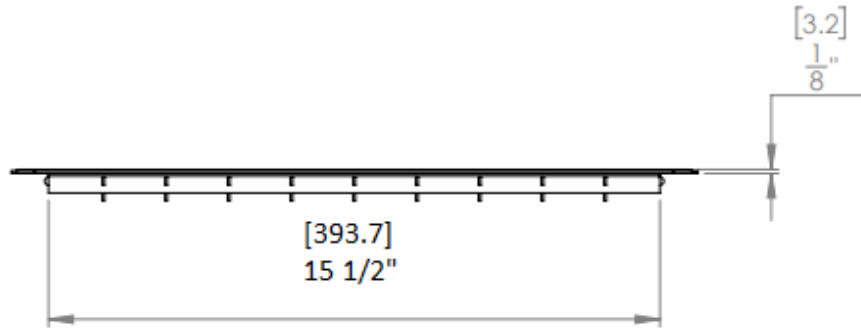

[454.0]
17 7/8"

[3.2]
1/8"

FOR REFERENCE ONLY

REVISION	DESCRIPTION :	RG0796 - Imperial 16" x 16" Return Air Floor Grille
01		Brown Metal

PROPRIETARY AND CONFIDENTIAL
THE INFORMATION CONTAINED IN THIS DRAWING IS THE SOLE PROPERTY OF Imperial Manufacturing Group. ANY REPRODUCTION
IN PART OR AS A WHOLE WITHOUT THE WRITTEN PERMISSION OF Imperial Manufacturing Group IS PROHIBITED.

	NAME	DATE	TITLE: 16" x 16" Return Air Floor Grille	
DRAWN	ER	2018-06-19	Brown Metal	
UNLESS OTHERWISE SPECIFIED: DIMENSIONS ARE IN MM TOLERANCES: +/-1.588mm +/- 1/16"			MATERIAL: Steel	FINISH: Painted
SIZE A		PART NO. RG0796		
SCALE: 1:6		DO NOT SCALE DRAWING		SHEET 1 OF 1