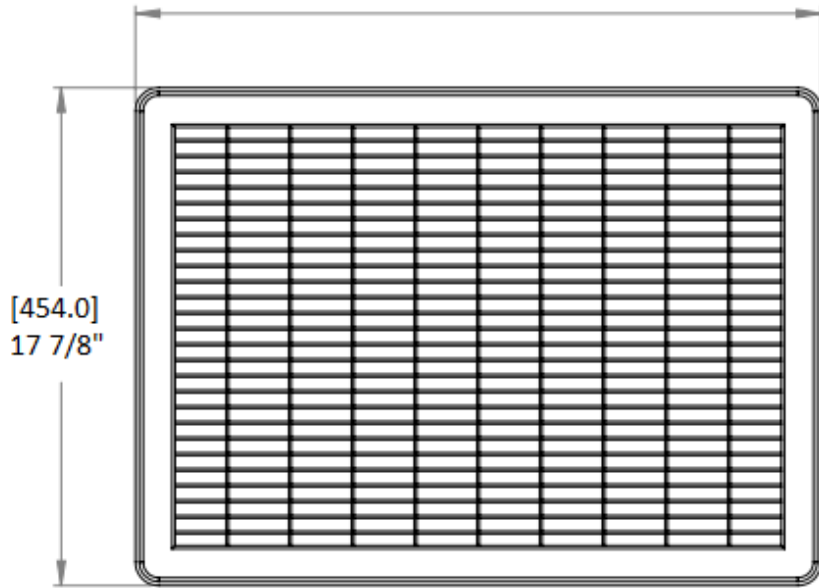

[454.0]
17 7/8"

[3.2]
1/8"

FOR REFERENCE ONLY

REVISION	DESCRIPTION :	RG0796 - Imperial 16" x 16" Return Air Floor Grille
01		Brown Metal

PROPRIETARY AND CONFIDENTIAL
THE INFORMATION CONTAINED IN THIS DRAWING IS THE SOLE PROPERTY OF Imperial Manufacturing Group. ANY REPRODUCTION
IN PART OR AS A WHOLE WITHOUT THE WRITTEN PERMISSION OF Imperial Manufacturing Group IS PROHIBITED.

	NAME	DATE	TITLE: 16" x 16" Return Air Floor Grille	
DRAWN	ER	2018-06-19	Brown Metal	
UNLESS OTHERWISE SPECIFIED: DIMENSIONS ARE IN MM TOLERANCES: +/-1.588mm +/- 1/16"			MATERIAL: Steel	FINISH: Painted
SIZE A		PART NO. RG0796		
SCALE: 1:6		DO NOT SCALE DRAWING		SHEET 1 OF 1