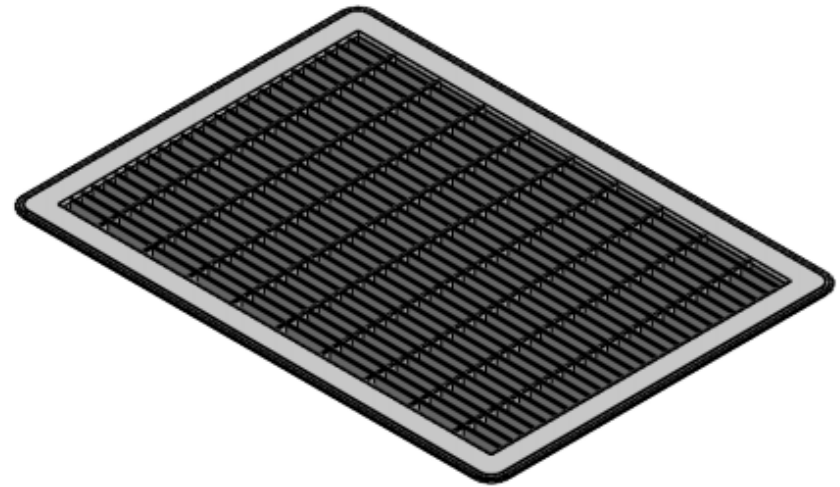

[454.0]
17 7/8"

[3.2]
1/8"

FOR REFERENCE ONLY

REVISION	DESCRIPTION :	RG0796 - Imperial 16" x 16" Return Air Floor Grille
01		Brown Metal

PROPRIETARY AND CONFIDENTIAL
THE INFORMATION CONTAINED IN THIS DRAWING IS THE SOLE PROPERTY OF Imperial Manufacturing Group. ANY REPRODUCTION
IN PART OR AS A WHOLE WITHOUT THE WRITTEN PERMISSION OF Imperial Manufacturing Group IS PROHIBITED.

	NAME	DATE	TITLE: 16" x 16" Return Air Floor Grille	
DRAWN	ER	2018-06-19	Brown Metal	
UNLESS OTHERWISE SPECIFIED: DIMENSIONS ARE IN MM TOLERANCES: +/-1.588mm +/- 1/16"			MATERIAL: Steel	FINISH: Painted
SIZE A		PART NO. RG0796		
SCALE: 1:6		DO NOT SCALE DRAWING		SHEET 1 OF 1