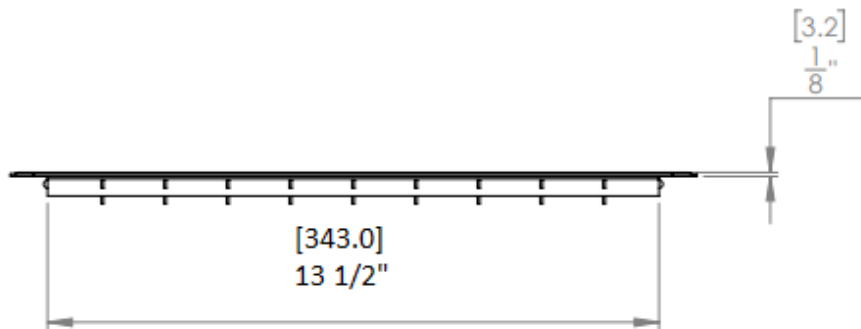

[250.8]
9 7/8"

[403.2]
15 7/8"

[343.0]
13 1/2"

[3.2]
1/8"

[22.2]
7/8"

[190.5]
7 1/2"

FOR REFERENCE ONLY

REVISION	DESCRIPTION :
01	RG1199 - Imperial 8" x 14" Return Air Floor Grille Brown Metal

NAME	DATE	TITLE: 8" x 14" Return Air Floor Grille Brown Metal	
DRAWN ER	2018-06-19	MATERIAL: Steel	FINISH: Painted
UNLESS OTHERWISE SPECIFIED: DIMENSIONS ARE IN MM TOLERANCES: +/- 1.588mm +/- 1/16"		SIZE A	PART NO. RG1199
		SCALE: 1:6	DO NOT SCALE DRAWING SHEET 1 OF 1