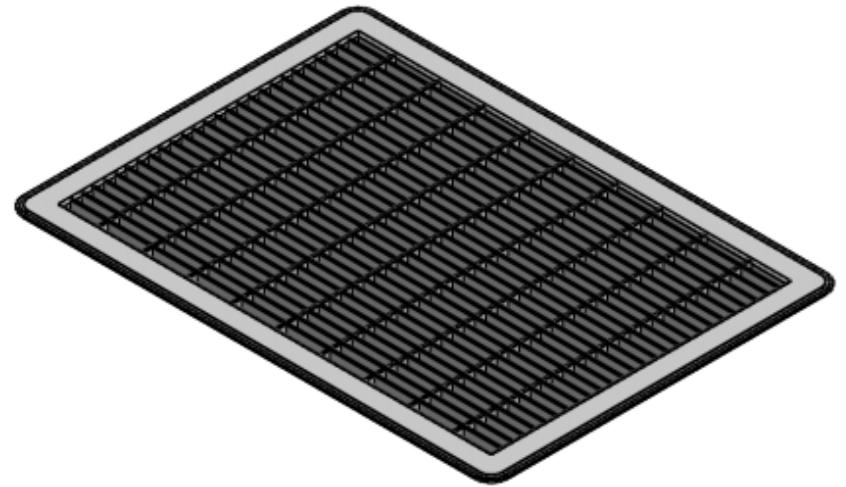

[250.8]
9 7/8"

[403.2]
15 7/8"

[343.0]
13 1/2"

[3.2]
1/8"

[22.2]
7/8"

[190.5]
7 1/2"

FOR REFERENCE ONLY

REVISION	DESCRIPTION :
01	RG1199 - Imperial 8" x 14" Return Air Floor Grille Brown Metal

NAME	DATE	TITLE: 8" x 14" Return Air Floor Grille Brown Metal	
DRAWN ER	2018-06-19	MATERIAL: Steel	FINISH: Painted
UNLESS OTHERWISE SPECIFIED: DIMENSIONS ARE IN MM TOLERANCES: +/- 1.588mm +/- 1/16"		SIZE A	PART NO. RG1199
		SCALE: 1:6	DO NOT SCALE DRAWING SHEET 1 OF 1