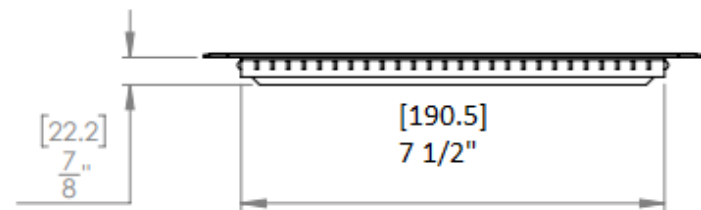

[250.8]
9 7/8"

[403.2]
15 7/8"

[343.0]
13 1/2"

[3.2]
1/8"

[22.2]
7/8"

[190.5]
7 1/2"

FOR REFERENCE ONLY

REVISION	DESCRIPTION :
01	RG1199 - Imperial 8" x 14" Return Air Floor Grille Brown Metal

NAME	DATE	TITLE: 8" x 14" Return Air Floor Grille Brown Metal	
DRAWN ER	2018-06-19	MATERIAL: Steel	FINISH: Painted
UNLESS OTHERWISE SPECIFIED: DIMENSIONS ARE IN MM TOLERANCES: +/- 1.588mm +/- 1/16"		SIZE A	PART NO. RG1199
		SCALE: 1:6	DO NOT SCALE DRAWING SHEET 1 OF 1